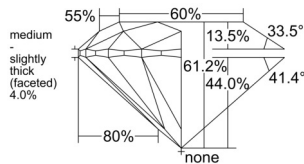

GIA®

FACSIMILE

GIA REPORT

5553334916

Verify this report at GIA.edu

GIA NATURAL DIAMOND DOSSIER®

May 25, 2026
GIA Report Number 5553334916
Shape and Cutting Style ..... Round Brilliant
Measurements ..... 4.30 - 4.33 x 2.64 mm

GRADING RESULTS

Carat Weight ..... 0.30 carat
Color Grade ..... J
Clarity Grade VVS1
Cut Grade ..... Excellent

ADDITIONAL GRADING INFORMATION

Polish ..... Excellent
Symmetry ..... Excellent
Fluorescence ..... None
Clarity Characteristics ..... Pinpoint, Cavity
Inscription(s): GIA 5553334916

PROPORTIONS

Profile to actual proportions

GRADING SCALES

GIA COLOR SCALE

COLOURESS	D
	E
	F
	G
	H
	I
	J
NEAR COLOURESS	K
	L
FAIN	M
	N
	O
	P
	Q
VERY LIGHT	R
	S
	T
	U
	V
	W
	X
	Y
LIGHT	Z

GIA CLARITY SCALE

FLAWLESS	INTERNAL FLAWLESS	
		FLAWLESS
VERY VERY SLIGHTLY INCLUDED	VVS₁	
	VVS₂	
VERY SLIGHTLY INCLUDED	VS₁	
	VS₂	
SLIGHTLY INCLUDED	SI₁	
	SI₂	
INCLUDED	I₁	
	I₂	
	I₃	

GIA CUT SCALE

EXCELLENT
VERY GOOD
GOOD
FAIR
POOR