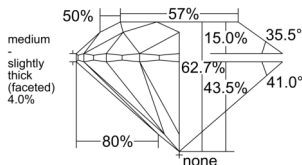

GIA®

FACSIMILE

GIA REPORT 5553335273

Verify this report at GIA.edu

GIA NATURAL DIAMOND DOSSIER®

May 22, 2026
GIA Report Number 5553335273
Shape and Cutting Style ..... Round Brilliant
Measurements ..... 5.62 - 5.66 x 3.54 mm

GRADING RESULTS

Carat Weight ..... 0.70 carat
Color Grade ..... G
Clarity Grade S11
Cut Grade ..... Excellent

ADDITIONAL GRADING INFORMATION

Polish ..... Excellent
Symmetry ..... Excellent
Fluorescence ..... None
Clarity Characteristics..... Cloud, Crystal, Feather
Inspection(s): GIA 5553335273

PROPORTIONS

GRADING SCALES

GIA COLOR SCALE

COLOREDNESS	D
	E
	F
	G
	H
	I
	J
NEAR COLORLESS	K
	L
FAIN	M
	N
	O
	P
VERY LIGHT	Q
	R
	S
	T
	U
	V
	W
	X
	Y
LIGHT	Z

GIA CLARITY SCALE

FLAWLESS	INTERNAL FLAWLESS	
		EXCELLENT
VERY VERY SLIGHTLY INCLUDED	VVS₁	VERY GOOD
VERY SLIGHTLY INCLUDED	VVS₂	
SLIGHTLY INCLUDED	VS₁	GOOD
	VS₂	
INCLUDED	SI₁	FAIR
	SI₂	
INCLUDED	I₁	POOR
	I₂	
	I₃