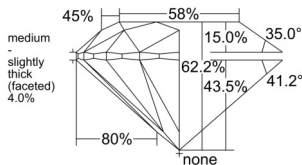

GIA®

FACSIMILE

GIA REPORT 5553341905

Verify this report at GIA.edu

GIA NATURAL DIAMOND DOSSIER®

May 27, 2026
GIA Report Number 5553341905
Shape and Cutting Style ..... Round Brilliant
Measurements ..... 4.80 - 4.83 x 2.99 mm

GRADING RESULTS

Carat Weight ..... 0.42 carat
Color Grade L
Clarity Grade VVS1
Cut Grade ..... Excellent

ADDITIONAL GRADING INFORMATION

Polish ..... Excellent
Symmetry ..... Excellent
Fluorescence ..... None
Clarity Characteristics ..... Feather
Inscription(s): GIA 5553341905

PROPORTIONS

GRADING SCALES

GIA COLOR SCALE	GIA CLARITY SCALE	GIA CUT SCALE	
D	FLAWLESS	EXCELLENT	
E	INTERNALLY FLAWLESS		
F		VVS₁	VERY GOOD
G	VVS₂		
H	VS₁	GOOD	
I	VS₂		
J	SI₁	FAIR	
K	SI₂		
L	I₁	POOR	
M	I₂		
N	I₃		
O			
P			
Q			
R			
S			
T			
U			
V			
W			
X			
Y			
Z