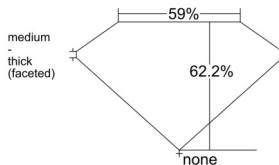

GIA®

FACSIMILE

GIA REPORT 5553344557

Verify this report at GIA.edu

GIA NATURAL DIAMOND DOSSIER®

June 24, 2026
GIA Report Number 5553344557
Shape and Cutting Style ..... Pear Brilliant
Measurements ..... 7.87 x 4.70 x 2.92 mm

GRADING RESULTS

Carat Weight ..... 0.62 carat
Color Grade ..... F
Clarity Grade VVS1

ADDITIONAL GRADING INFORMATION

Polish ..... Excellent
Symmetry ..... Excellent
Fluorescence ..... None
Clarity Characteristics ..... Pinpoint, Feather
Inscription(s): GIA 5553344557

PROPORTIONS

Profile not to actual proportions

GRADING SCALES

GIA COLOR SCALE		GIA CLARITY SCALE	
COLORLESS	D	VERY VERY SLIGHTLY INCLUDED	FLAWLESS
	E		INTERNALLY FLAWLESS
	F		VVS₁
	G		VVS₂
	H		VS₁
	I		VS₂
	J		SI₁
	K		SI₂
	L		I₁
	M		I₂
NEAR COLORLESS	N	SLIGHTLY INCLUDED	I₃
	O		
	P		
	Q		
FAINT	R		
	S		
	T		
	U		
VERT LIGHT	V		
	W		
	X		
	Y		
LIGHT	Z