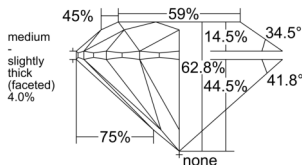

GIA®

FACSIMILE

GIA REPORT 5553345420

Verify this report at GIA.edu

GIA NATURAL DIAMOND DOSSIER®

May 27, 2026
GIA Report Number 5553345420
Shape and Cutting Style ..... Round Brilliant
Measurements ..... 5.65 - 5.67 x 3.55 mm

GRADING RESULTS

Carat Weight ..... 0.70 carat
Color Grade ..... F
Clarity Grade VS2
Cut Grade ..... Excellent

ADDITIONAL GRADING INFORMATION

Polish ..... Excellent
Symmetry ..... Excellent
Fluorescence ..... None
Clarity Characteristics..... Crystal, Feather, Cloud
Inspection(s): GIA 5553345420

PROPORTIONS

Profile to actual proportions

GRADING SCALES

GIA COLOR SCALE	GIA CLARITY SCALE	GIA CUT SCALE	
D	FLAWLESS	EXCELLENT	
E	INTERNALLY FLAWLESS		
F		VVS₁	VERY GOOD
G	VVS₂		
H	VS₁	GOOD	
I	VS₂		
J	SI₁	FAIR	
K	SI₂		
L	I₁	POOR	
M	I₂		
N	I₃		
O			
P			
Q			
R			
S			
T			
U			
V			
W			
X			
Y			
Z