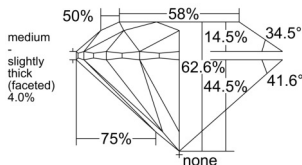

GIA®

FACSIMILE

GIA REPORT 5553347214

Verify this report at GIA.edu

GIA NATURAL DIAMOND DOSSIER®

May 26, 2026
GIA Report Number 5553347214
Shape and Cutting Style ..... Round Brilliant
Measurements ..... 4.28 - 4.31 x 2.69 mm

GRADING RESULTS

Carat Weight ..... 0.30 carat
Color Grade ..... G
Clarity Grade VVS2
Cut Grade ..... Excellent

ADDITIONAL GRADING INFORMATION

Polish ..... Excellent
Symmetry ..... Excellent
Fluorescence ..... None
Clarity Characteristics..... Needle, Pinpoint, Cloud, Feather
Inscription(s): GIA 5553347214

PROPORTIONS

Profile to actual proportions

GRADING SCALES

GIA COLOR SCALE	GIA CLARITY SCALE	GIA CUT SCALE
COLORESS	FLAWLESS	EXCELLENT
D	INTERNALLY FLAWLESS	
E	VVS₁	VERY GOOD
F		
G	VS₁	GOOD
H		
I	SI₁	FAIR
J		
K	I₁	POOR
L		
M	I₂	
N		
O	I₃	
P		
Q		
R		
S		
T		
U		
V		
W		
X		
Y		
Z