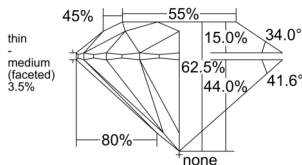

GIA®

FACSIMILE

GIA REPORT 5553347315

Verify this report at GIA.edu

GIA NATURAL DIAMOND DOSSIER®

May 28, 2026
GIA Report Number 5553347315
Shape and Cutting Style ..... Round Brilliant
Measurements ..... 4.30 - 4.32 x 2.70 mm

GRADING RESULTS

Carat Weight ..... 0.30 carat
Color Grade ..... F
Clarity Grade VS1
Cut Grade ..... Excellent

ADDITIONAL GRADING INFORMATION

Polish ..... Excellent
Symmetry ..... Excellent
Fluorescence ..... None
Clarity Characteristics ..... Feather, Cloud, Pinpoint
Inscription(s): GIA 5553347315

PROPORTIONS

GRADING SCALES

GIA COLOR SCALE	GIA CLARITY SCALE	GIA CUT SCALE
COLOURLESS	FLAWLESS	EXCELLENT
D	INTERNALLY FLAWLESS	
E	VVS₁	VERY GOOD
F		
G	VS₁	GOOD
H		
I	SI₁	FAIR
J		
K	I₁	POOR
L		
M	I₂	
N		
O	I₃	
P		
Q		
R		
S		
T		
U		
V		
W		
X		
Y		
Z