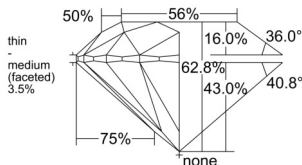

GIA®

FACSIMILE

GIA REPORT 5553360436

Verify this report at GIA.edu

GIA NATURAL DIAMOND DOSSIER®

May 28, 2026
GIA Report Number 5553360436
Shape and Cutting Style ..... Round Brilliant
Measurements ..... 4.26 - 4.29 x 2.68 mm

GRADING RESULTS

Carat Weight ..... 0.30 carat
Color Grade ..... F
Clarity Grade S11
Cut Grade ..... Excellent

ADDITIONAL GRADING INFORMATION

Polish ..... Excellent
Symmetry ..... Excellent
Fluorescence ..... None
Clarity Characteristics ..... Feather, Cloud
Inscription(s): GIA 5553360436

PROPORTIONS

GRADING SCALES

GIA COLOR SCALE	GIA CLARITY SCALE	GIA CUT SCALE
COLOURLESS	FLAWLESS	EXCELLENT
D	INTERNALLY FLAWLESS	
E	VVS₁	VERY GOOD
F		
G	VVS₂	
H	VS₁	GOOD
I		
J	VS₂	
K	SI₁	FAIR
L		
M	SI₂	
N	I₁	POOR
O		
P	I₂	
Q	I₃	
R		
S		
T		
U		
V		
W		
X		
Y		
Z