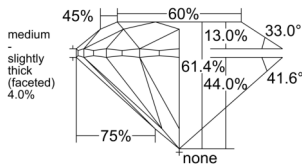

GIA®

FACSIMILE

GIA REPORT 5553363275

Verify this report at GIA.edu

GIA NATURAL DIAMOND DOSSIER®

May 29, 2026
GIA Report Number 5553363275
Shape and Cutting Style ..... Round Brilliant
Measurements ..... 4.37 - 4.39 x 2.69 mm

GRADING RESULTS

Carat Weight ..... 0.31 carat
Color Grade ..... D
Clarity Grade S11
Cut Grade ..... Excellent

ADDITIONAL GRADING INFORMATION

Polish ..... Excellent
Symmetry ..... Excellent
Fluorescence ..... Faint
Clarity Characteristics ..... Cloud, Crystal
Inscription(s): GIA 5553363275

PROPORTIONS

Profile to actual proportions

GRADING SCALES

GIA COLOR SCALE

COLORLESS	D
	E
	F
	G
	H
	I
	J
NEAR COLORLESS	K
	L
	M
	N
	O
	P
	Q
	R
	S
	T
	U
	V
	W
	X
	Y
	Z

GIA CLARITY SCALE

FLAWLESS	VERY VERY SLIGHTLY INCLUDED	VS₁	VS₂	SI₁	SI₂	I₁	I₂	I₃	
									FLAWLESS
INTERNALLY FLAWLESS	VERY SLIGHTLY INCLUDED								

GIA CUT SCALE

EXCELLENT
VERY GOOD
GOOD
FAIR
POOR