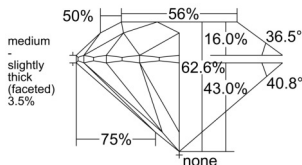

GIA®

FACSIMILE

GIA REPORT 5553370376

Verify this report at GIA.edu

GIA NATURAL DIAMOND DOSSIER®

May 30, 2026
GIA Report Number 5553370376
Shape and Cutting Style ..... Round Brilliant
Measurements ..... 4.49 - 4.51 x 2.82 mm

GRADING RESULTS

Carat Weight ..... 0.35 carat
Color Grade L
Clarity Grade VVS2
Cut Grade ..... Excellent

ADDITIONAL GRADING INFORMATION

Polish ..... Excellent
Symmetry ..... Excellent
Fluorescence ..... None
Clarity Characteristics..... Needle, Pinpoint, Feather, Cloud
Inscription(s): GIA 5553370376

PROPORTIONS

GRADING SCALES

GIA COLOR SCALE

COLORLESS	D
	E
	F
	G
	H
	I
	J
NEAR COLORLESS	K
	L
FAIN	M
	N
	O
	P
VERY LIGHT	Q
	R
	S
	T
	U
	V
	W
	X
	Y
LIGHT	Z

GIA CLARITY SCALE

FLAWLESS	VERY VERY SLIGHTLY INCLUDED	VVS₁	VERY SLIGHTLY INCLUDED	SI₁	SLIGHTLY INCLUDED	I₁	
							FLAWLESS
INTERNALLY FLAWLESS	VERY SLIGHTLY INCLUDED	VVS₂	VERY SLIGHTLY INCLUDED	SI₂	SLIGHTLY INCLUDED	I₂	
		VS₁		VS₂		I₃	

GIA CUT SCALE

EXCELLENT
VERY GOOD
GOOD
FAIR
POOR