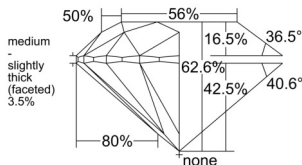

GIA®

FACSIMILE

GIA REPORT 5553372475

Verify this report at GIA.edu

GIA NATURAL DIAMOND DOSSIER®

May 28, 2026
GIA Report Number 5553372475
Shape and Cutting Style ..... Round Brilliant
Measurements ..... 5.60 - 5.66 x 3.53 mm

GRADING RESULTS

Carat Weight ..... 0.70 carat
Color Grade ..... J
Clarity Grade S11
Cut Grade ..... Excellent

ADDITIONAL GRADING INFORMATION

Polish ..... Very Good
Symmetry ..... Very Good
Fluorescence ..... Medium Blue
Clarity Characteristics..... Crystal, Needle, Cloud
Inscription(s): GIA 5553372475

PROPORTIONS

GRADING SCALES

GIA COLOR SCALE

COLOREDNESS	D
	E
	F
	G
	H
	I
	J
NEAR COLORLESS	K
	L
FAIN	M
	N
	O
	P
VERY LIGHT	Q
	R
	S
	T
	U
	V
	W
	X
	Y
LIGHT	Z

GIA CLARITY SCALE

FLAWLESS	VERY VERY SLIGHTLY INCLUDED	FLAWLESS	
			EXCELLENT
INTERNALLY FLAWLESS	VERY SLIGHTLY INCLUDED	VVS₁	
		VERY GOOD	
VVS₂	SLIGHTLY INCLUDED	VS₁	
		GOOD	
VS₂	FAIR		
SI₁	INCLUDED	I₁	
		POOR	
SI₂			
I₂			
I₃			

GIA CUT SCALE

EXCELLENT
VERY GOOD
GOOD
FAIR
POOR