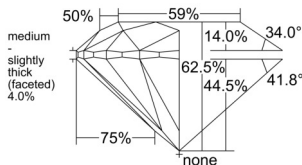

GIA®

FACSIMILE

GIA REPORT 5553383606

Verify this report at GIA.edu

GIA NATURAL DIAMOND DOSSIER®

May 30, 2026
GIA Report Number 5553383606
Shape and Cutting Style ..... Round Brilliant
Measurements ..... 4.26 - 4.28 x 2.67 mm

GRADING RESULTS

Carat Weight ..... 0.30 carat
Color Grade ..... H
Clarity Grade VS1
Cut Grade ..... Excellent

ADDITIONAL GRADING INFORMATION

Polish ..... Excellent
Symmetry ..... Excellent
Fluorescence ..... None
Clarity Characteristics..... Cloud, Pinpoint, Needle
Inscription(s): GIA 5553383606

PROPORTIONS

Profile to actual proportions