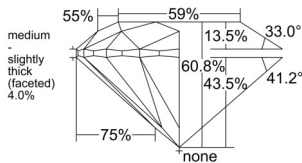

GIA®

FACSIMILE

GIA REPORT 5553386814

Verify this report at GIA.edu

GIA NATURAL DIAMOND DOSSIER®

June 01, 2026
GIA Report Number 5553386814
Shape and Cutting Style ..... Round Brilliant
Measurements ..... 4.35 - 4.38 x 2.66 mm

GRADING RESULTS

Carat Weight ..... 0.31 carat
Color Grade I
Clarity Grade VS1
Cut Grade ..... Excellent

ADDITIONAL GRADING INFORMATION

Polish ..... Excellent
Symmetry ..... Excellent
Fluorescence ..... None
Clarity Characteristics..... Crystal, Needle
Inscription(s): GIA 5553386814

PROPORTIONS

Profile to actual proportions

GRADING SCALES

GIA COLOR SCALE

COLORESS	D
	E
	F
	G
	H
	I
	J
NEAR COLORESS	K
	L
FAIN	M
	N
	O
	P
	Q
VERY LIGHT	R
	S
	T
	U
	V
	W
	X
	Y
LIGHT	Z

GIA CLARITY SCALE

FLAWLESS	INTERNAL FLAWLESS	
		FLAWLESS
VERY VERY SLIGHTLY INCLUDED	VVS₁	
	VVS₂	
VERY SLIGHTLY INCLUDED	VS₁	
	VS₂	
SLIGHTLY INCLUDED	SI₁	
	SI₂	
INCLUDED	I₁	
	I₂	
	I₃	

GIA CUT SCALE

EXCELLENT	
	VERY GOOD
GOOD	
FAIR	
POOR