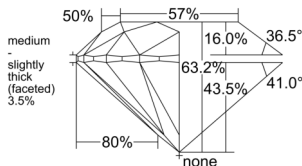

GIA®

FACSIMILE

GIA REPORT 5553387024

Verify this report at GIA.edu

GIA NATURAL DIAMOND DOSSIER®

May 30, 2026
GIA Report Number 5553387024
Shape and Cutting Style ..... Round Brilliant
Measurements ..... 5.60 - 5.65 x 3.56 mm

GRADING RESULTS

Carat Weight ..... 0.70 carat
Color Grade I
Clarity Grade VS2
Cut Grade ..... Excellent

ADDITIONAL GRADING INFORMATION

Polish ..... Excellent
Symmetry ..... Excellent
Fluorescence ..... None
Clarity Characteristics ..... Crystal, Cloud
Inscription(s): GIA 5553387024

PROPORTIONS

GRADING SCALES

GIA COLOR SCALE	GIA CLARITY SCALE	GIA CUT SCALE	
D	FLAWLESS	EXCELLENT	
E	INTERNALLY FLAWLESS		
F		VVS₁	VERY GOOD
G	VVS₂		
H	VS₁	GOOD	
I	VS₂		
J	SI₁	FAIR	
K	SI₂		
L	I₁	POOR	
M	I₂		
N	I₃		
O			
P			
Q			
R			
S			
T			
U			
V			
W			
X			
Y			
Z