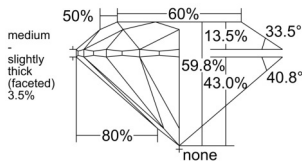

GIA®

FACSIMILE

GIA REPORT 5553388694

Verify this report at GIA.edu

GIA NATURAL DIAMOND DOSSIER®

June 01, 2026
GIA Report Number 5553388694
Shape and Cutting Style ..... Round Brilliant
Measurements ..... 4.77 - 4.79 x 2.86 mm

GRADING RESULTS

Carat Weight ..... 0.40 carat
Color Grade ..... F
Clarity Grade SI2
Cut Grade ..... Excellent

ADDITIONAL GRADING INFORMATION

Polish ..... Excellent
Symmetry ..... Excellent
Fluorescence ..... Medium Blue
Clarity Characteristics ..... Cloud, Crystal
Inscription(s): GIA 5553388694

PROPORTIONS

Profile to actual proportions

GRADING SCALES

GIA COLOR SCALE

COLOURESS	D
	E
	F
	G
	H
	I
	J
NEAR COLOURESS	K
	L
FAIN	M
	N
	O
	P
	Q
VERY LIGHT	R
	S
	T
	U
	V
	W
	X
	Y
LIGHT	Z

GIA CLARITY SCALE

VERY VERY SLIGHTLY INCLUDED	FLAWLESS
	INTERNALLY FLAWLESS
VERY SLIGHTLY INCLUDED	VVS₁
	VVS₂
SLIGHTLY INCLUDED	VS₁
	VS₂
INCLUDED	SI₁
	SI₂
	I₁
	I₂
	I₃

GIA CUT SCALE

EXCELLENT
VERY GOOD
GOOD
FAIR
POOR