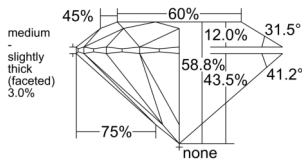

GIA®

FACSIMILE

GIA REPORT 5553388914

Verify this report at GIA.edu

GIA NATURAL DIAMOND DOSSIER®

May 29, 2026
GIA Report Number 5553388914
Shape and Cutting Style ..... Round Brilliant
Measurements ..... 3.91 - 3.94 x 2.31 mm

GRADING RESULTS

Carat Weight ..... 0.21 carat
Color Grade ..... G
Clarity Grade VS1
Cut Grade ..... Excellent

ADDITIONAL GRADING INFORMATION

Polish ..... Excellent
Symmetry ..... Excellent
Fluorescence ..... None
Clarity Characteristics ..... Cloud, Pinpoint
Inscription(s): GIA 5553388914

PROPORTIONS

Profile to actual proportions

GRADING SCALES

GIA COLOR SCALE	GIA CLARITY SCALE	GIA CUT SCALE	
D	FLAWLESS	EXCELLENT	
E	INTERNALLY FLAWLESS		
F		VVS₁	VERY GOOD
G	VVS₂		
H	VS₁	GOOD	
I	VS₂		
J	SI₁	FAIR	
K	SI₂		
L	I₁	POOR	
M	I₂		
N	I₃		
O			
P			
Q			
R			
S			
T			
U			
V			
W			
X			
Y			
Z