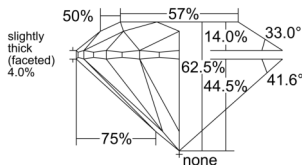

GIA®

FACSIMILE

GIA REPORT 5553390355

Verify this report at GIA.edu

GIA NATURAL DIAMOND DOSSIER®

June 02, 2026
GIA Report Number 5553390355
Shape and Cutting Style ..... Round Brilliant
Measurements ..... 4.69 - 4.73 x 2.94 mm

GRADING RESULTS

Carat Weight ..... 0.40 carat
Color Grade ..... H
Clarity Grade VS1
Cut Grade ..... Excellent

ADDITIONAL GRADING INFORMATION

Polish ..... Excellent
Symmetry ..... Excellent
Fluorescence ..... Faint
Clarity Characteristics..... Crystal, Needle, Pinpoint
Inscription(s): GIA 5553390355

PROPORTIONS

Profile to actual proportions

GRADING SCALES

GIA COLOR SCALE	GIA CLARITY SCALE	GIA CUT SCALE	
D	FLAWLESS	EXCELLENT	
E	INTERNALLY FLAWLESS		
F		VVS₁	VERY GOOD
G	VVS₂		
H	VS₁	GOOD	
I	VS₂		
J	SI₁	FAIR	
K	SI₂		
L	I₁	POOR	
M	I₂		
N	I₃		
O			
P			
Q			
R			
S			
T			
U			
V			
W			
X			
Y			
Z