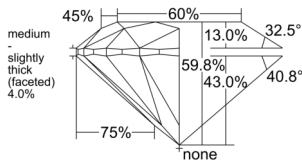

GIA®

FACSIMILE

GIA REPORT 5553398926

Verify this report at GIA.edu

GIA NATURAL DIAMOND DOSSIER®

June 02, 2026
GIA Report Number 5553398926
Shape and Cutting Style ..... Round Brilliant
Measurements ..... 4.44 - 4.46 x 2.66 mm

GRADING RESULTS

Carat Weight ..... 0.32 carat
Color Grade ..... E
Clarity Grade VS1
Cut Grade ..... Excellent

ADDITIONAL GRADING INFORMATION

Polish ..... Excellent
Symmetry ..... Excellent
Fluorescence ..... None
Clarity Characteristics ..... Feather, Pinpoint
Inscription(s): GIA 5553398926

PROPORTIONS

GRADING SCALES

GIA COLOR SCALE	GIA CLARITY SCALE	GIA CUT SCALE	
D	FLAWLESS	EXCELLENT	
E	INTERNALLY FLAWLESS		
F		VVS₁	VERY GOOD
G	VVS₂		
H	VS₁	GOOD	
I	VS₂		
J	SI₁	FAIR	
K	SI₂		
L	I₁	POOR	
M			
N			
O	I₂		
P			
Q			
R	I₃		
S			
T			
U			
V			
W			
X			
Y			
Z