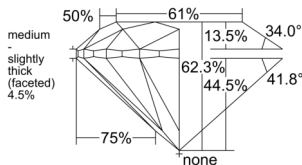

GIA®

FACSIMILE

GIA REPORT

5553404573

Verify this report at GIA.edu

GIA NATURAL DIAMOND DOSSIER®

June 02, 2026
GIA Report Number 5553404573
Shape and Cutting Style ..... Round Brilliant
Measurements ..... 4.90 - 4.94 x 3.06 mm

GRADING RESULTS

Carat Weight ..... 0.46 carat
Color Grade ..... G
Clarity Grade VS2
Cut Grade ..... Excellent

ADDITIONAL GRADING INFORMATION

Polish ..... Very Good
Symmetry ..... Excellent
Fluorescence ..... None
Clarity Characteristics ..... Crystal, Cloud
Inscription(s): GIA 5553404573

PROPORTIONS

Profile to actual proportions