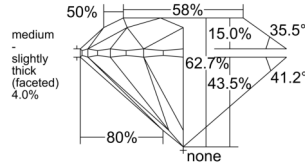

GIA®

FACSIMILE

GIA REPORT 5553407370

Verify this report at GIA.edu

GIA NATURAL DIAMOND DOSSIER®

June 04, 2026
GIA Report Number 5553407370
Shape and Cutting Style ..... Round Brilliant
Measurements ..... 4.47 - 4.49 x 2.81 mm

GRADING RESULTS

Carat Weight ..... 0.35 carat
Color Grade ..... K
Clarity Grade VVS1
Cut Grade ..... Excellent

ADDITIONAL GRADING INFORMATION

Polish ..... Excellent
Symmetry ..... Excellent
Fluorescence ..... None
Clarity Characteristics ..... Pinpoint, Feather
Inscription(s): GIA 5553407370

PROPORTIONS

GRADING SCALES

GIA COLOR SCALE	GIA CLARITY SCALE	GIA CUT SCALE	
D	FLAWLESS	EXCELLENT	
E	INTERNALLY FLAWLESS		
F		VVS₁	VERY GOOD
G	VVS₂		
H	VS₁	GOOD	
I	VS₂		
J	SI₁	FAIR	
K	SI₂		
L	I₁	POOR	
M	I₂		
N	I₃		
O			
P			
Q			
R			
S			
T			
U			
V			
W			
X			
Y			
Z