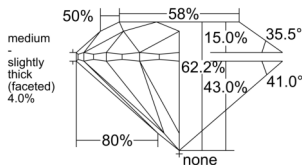

GIA®

FACSIMILE

GIA REPORT 5553408908

Verify this report at GIA.edu

GIA NATURAL DIAMOND DOSSIER®

June 03, 2026
GIA Report Number 5553408908
Shape and Cutting Style ..... Round Brilliant
Measurements ..... 4.68 - 4.71 x 2.92 mm

GRADING RESULTS

Carat Weight ..... 0.40 carat
Color Grade ..... F
Clarity Grade S11
Cut Grade ..... Excellent

ADDITIONAL GRADING INFORMATION

Polish ..... Excellent
Symmetry ..... Excellent
Fluorescence ..... None
Clarity Characteristics ..... Cloud, Feather
Inscription(s): GIA 5553408908

PROPORTIONS

GRADING SCALES

GIA COLOR SCALE	GIA CLARITY SCALE	GIA CUT SCALE	
D	FLAWLESS	EXCELLENT	
E	INTERNALLY FLAWLESS		
F		VVS₁	VERY GOOD
G	VVS₂		
H	VS₁	GOOD	
I	VS₂		
J	S1₁	FAIR	
K	S1₂		
L	I₁	POOR	
M	I₂		
N	I₃		
O			
P			
Q			
R			
S			
T			
U			
V			
W			
X			
Y			
Z