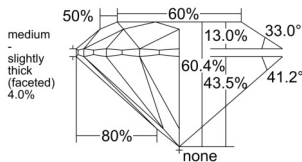

GIA®

FACSIMILE

GIA REPORT 5553410016

Verify this report at GIA.edu

GIA NATURAL DIAMOND DOSSIER®

June 03, 2026
GIA Report Number 5553410016
Shape and Cutting Style ..... Round Brilliant
Measurements ..... 5.16 - 5.18 x 3.13 mm

GRADING RESULTS

Carat Weight ..... 0.51 carat
Color Grade ..... E
Clarity Grade VS1
Cut Grade ..... Excellent

ADDITIONAL GRADING INFORMATION

Polish ..... Excellent
Symmetry ..... Excellent
Fluorescence ..... None
Clarity Characteristics..... Crystal, Cloud, Needle, Pinpoint
Inscription(s): GIA 5553410016

PROPORTIONS

Profile to actual proportions