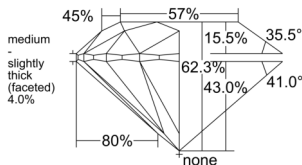

GIA®

FACSIMILE

GIA REPORT 5553414388

Verify this report at GIA.edu

GIA NATURAL DIAMOND DOSSIER®

June 04, 2026
GIA Report Number 5553414388
Shape and Cutting Style ..... Round Brilliant
Measurements ..... 5.05 - 5.07 x 3.16 mm

GRADING RESULTS

Carat Weight ..... 0.50 carat
Color Grade ..... H
Clarity Grade S11
Cut Grade ..... Excellent

ADDITIONAL GRADING INFORMATION

Polish ..... Excellent
Symmetry ..... Excellent
Fluorescence ..... None
Clarity Characteristics ..... Crystal, Feather
Inscription(s): GIA 5553414388

PROPORTIONS

GRADING SCALES

GIA COLOR SCALE	GIA CLARITY SCALE	GIA CUT SCALE	
D	FLAWLESS	EXCELLENT	
E	INTERNALLY FLAWLESS		
F		VVS₁	VERY GOOD
G	VVS₂		
H	VS₁	GOOD	
I	VS₂		
J	S1₁	FAIR	
K	S1₂		
L	I₁	POOR	
M	I₂		
N	I₃		
O			
P			
Q			
R			
S			
T			
U			
V			
W			
X			
Y			
Z