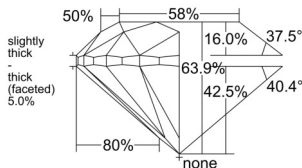

GIA®

FACSIMILE

GIA REPORT 5553417239

Verify this report at GIA.edu

GIA NATURAL DIAMOND DOSSIER®

June 03, 2026
GIA Report Number 5553417239
Shape and Cutting Style ..... Round Brilliant
Measurements ..... 5.77 - 5.82 x 3.70 mm

GRADING RESULTS

Carat Weight ..... 0.80 carat
Color Grade ..... J
Clarity Grade S11
Cut Grade ..... Very Good

ADDITIONAL GRADING INFORMATION

Polish ..... Excellent
Symmetry ..... Very Good
Fluorescence ..... None
Clarity Characteristics ..... Cloud
Inscription(s): GIA 5553417239

PROPORTIONS

Profile to actual proportions