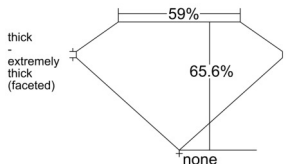

GIA®

FACSIMILE

GIA REPORT 5553420179

Verify this report at GIA.edu

GIA NATURAL DIAMOND DOSSIER®

June 08, 2026
GIA Report Number 5553420179
Shape and Cutting Style ..... Pear Brilliant
Measurements ..... 7.20 x 4.93 x 3.23 mm

GRADING RESULTS

Carat Weight ..... 0.70 carat
Color Grade ..... F
Clarity Grade VS1

ADDITIONAL GRADING INFORMATION

Polish ..... Excellent
Symmetry ..... Very Good
Fluorescence ..... None
Clarity Characteristics..... Cloud, Feather, Pinpoint
Inscription(s): GIA 5553420179

PROPORTIONS

Profile not to actual proportions

GRADING SCALES

GIA COLOR SCALE		GIA CLARITY SCALE			
COLORLESS	D	VERY VERY SLIGHTLY INCLUDED	FLAWLESS		
	E		INTERNALLY FLAWLESS		
	F	VERY SLIGHTLY INCLUDED	VVS₁		
	G		VVS₂		
	H		VS₁		
	NEAR COLORLESS	I	SLIGHTLY INCLUDED	VS₂	
		J		SI₁	
		FAINT	K	INCLUDED	SI₂
			L		I₁
			M		I₂
VERT LIGHT	N	LIGHT	I₃		
	O				
	P				
	Q				
	R