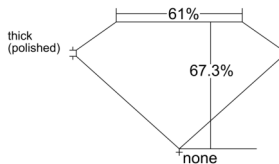

GIA®

FACSIMILE

GIA REPORT 5553426851

Verify this report at GIA.edu

GIA NATURAL DIAMOND DOSSIER®

June 05, 2026
GIA Report Number 5553426851
Shape and Cutting Style ..... Emerald Cut
Measurements ..... 5.03 x 3.46 x 2.33 mm

GRADING RESULTS

Carat Weight ..... 0.41 carat
Color Grade ..... F
Clarity Grade VVS1

ADDITIONAL GRADING INFORMATION

Polish ..... Excellent
Symmetry ..... Very Good
Fluorescence ..... Faint
Clarity Characteristics ..... Pinpoint
Inspection(s): GIA 5553426851

PROPORTIONS

Profile not to actual proportions

GRADING SCALES

GIA COLOR SCALE		GIA CLARITY SCALE			
COLORLESS	D	VERY VERY SLIGHTLY INCLUDED	FLAWLESS		
	E		INTERNALLY FLAWLESS		
	F		VVS₁		
	NEAR COLORLESS	G	VERY SLIGHTLY INCLUDED	VVS₂	
		H		VS₁	
		FAINT	I	SLIGHTLY INCLUDED	VS₂
			J		SI₁
			K		SI₂
	VERT LIGHT	L	INCLUDED	I₁	
		M		I₂	
N		I₃			
O					
LIGHT		P			
		Q			
		R			
		S			
	T				
	U				
	V				
	W				
	X				
	Y				
	Z