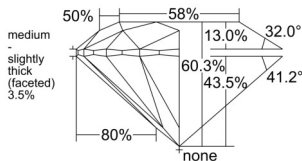

GIA®

FACSIMILE

GIA REPORT 5553431013

Verify this report at GIA.edu

GIA NATURAL DIAMOND DOSSIER®

June 05, 2026
GIA Report Number 5553431013
Shape and Cutting Style ..... Round Brilliant
Measurements ..... 4.40 - 4.43 x 2.66 mm

GRADING RESULTS

Carat Weight ..... 0.31 carat
Color Grade ..... G
Clarity Grade VS2
Cut Grade ..... Excellent

ADDITIONAL GRADING INFORMATION

Polish ..... Excellent
Symmetry ..... Excellent
Fluorescence ..... None
Clarity Characteristics..... Knot, Feather, Crystal, Cloud
Inspection(s): GIA 5553431013

PROPORTIONS

Profile to actual proportions