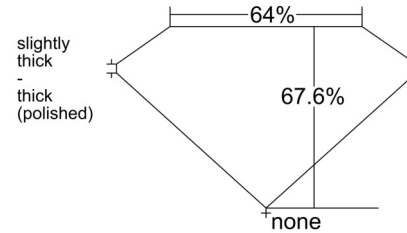

GIA NATURAL DIAMOND GRADING REPORT

June 08, 2026
GIA Report Number 5553433957
Shape and Cutting Style Emerald Cut
Measurements 8.51 x 5.43 x 3.67 mm

GRADING RESULTS

Carat Weight 1.70 carat
Color Grade G
Clarity Grade VVS1

Profile not to actual proportions

CLARITY CHARACTERISTICS

KEY TO SYMBOLS*

- Cloud
- Pinpoint
- Feather

* Red symbols denote internal characteristics (inclusions). Green or black symbols denote external characteristics (blemishes). Diagram is an approximate representation of the diamond, and symbols shown indicate type, position, and approximate size of clarity characteristics. All clarity characteristics may not be shown. Details of finish are not shown.