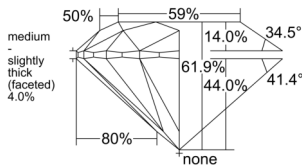

GIA®

FACSIMILE

GIA REPORT 5553437122

Verify this report at GIA.edu

GIA NATURAL DIAMOND DOSSIER®

June 09, 2026
GIA Report Number 5553437122
Shape and Cutting Style ..... Round Brilliant
Measurements ..... 4.33 - 4.35 x 2.69 mm

GRADING RESULTS

Carat Weight ..... 0.31 carat
Color Grade ..... J
Clarity Grade VS1
Cut Grade ..... Excellent

ADDITIONAL GRADING INFORMATION

Polish ..... Excellent
Symmetry ..... Excellent
Fluorescence ..... None
Clarity Characteristics ..... Feather
Inscription(s): GIA 5553437122

PROPORTIONS

Profile to actual proportions