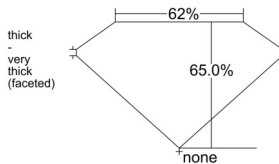

GIA®

FACSIMILE

GIA REPORT 5553438729

Verify this report at GIA.edu

GIA NATURAL DIAMOND DOSSIER®

June 09, 2026
GIA Report Number 5553438729
Shape and Cutting Style ..... Oval Brilliant
Measurements ..... 5.96 x 4.42 x 2.88 mm

GRADING RESULTS

Carat Weight ..... 0.50 carat
Color Grade ..... G
Clarity Grade VS1

ADDITIONAL GRADING INFORMATION

Polish ..... Excellent
Symmetry ..... Very Good
Fluorescence ..... None
Clarity Characteristics ..... Feather, Pinpoint
Inscription(s): GIA 5553438729

PROPORTIONS

Profile not to actual proportions

GRADING SCALES

GIA COLOR SCALE		GIA CLARITY SCALE			
COLORLESS	D	VERY VERY SLIGHTLY INCLUDED	FLAWLESS		
	E		INTERNALLY FLAWLESS		
	F	VERY SLIGHTLY INCLUDED	VVS₁		
	G		VVS₂		
	H		VS₁		
	NEAR COLORLESS	I	SLIGHTLY INCLUDED	VS₂	
		J		SI₁	
		FAINT	K	INCLUDED	SI₂
			L		I₁
			M		I₂
VERT LIGHT	N	INCLUDED	I₃		
	O				
	P				
	Q				
	R				
LIGHT	S				
	T				
	U				
	V				
	W				
X					
Y					
Z