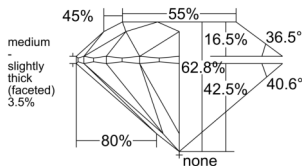

GIA®

FACSIMILE

GIA REPORT 5553440988

Verify this report at GIA.edu

GIA NATURAL DIAMOND DOSSIER®

June 09, 2026
GIA Report Number 5553440988
Shape and Cutting Style ..... Round Brilliant
Measurements ..... 4.67 - 4.69 x 2.94 mm

GRADING RESULTS

Carat Weight ..... 0.40 carat
Color Grade ..... H
Clarity Grade VS1
Cut Grade ..... Excellent

ADDITIONAL GRADING INFORMATION

Polish ..... Excellent
Symmetry ..... Excellent
Fluorescence ..... None
Clarity Characteristics ..... Cloud, Needle
Inscription(s): GIA 5553440988

PROPORTIONS

Profile to actual proportions