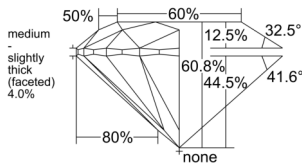

GIA®

FACSIMILE

GIA REPORT 5553447030

Verify this report at GIA.edu

GIA NATURAL DIAMOND DOSSIER®

June 09, 2026
GIA Report Number 5553447030
Shape and Cutting Style ..... Round Brilliant
Measurements ..... 5.19 - 5.21 x 3.16 mm

GRADING RESULTS

Carat Weight ..... 0.52 carat
Color Grade I
Clarity Grade VS1
Cut Grade ..... Excellent

ADDITIONAL GRADING INFORMATION

Polish ..... Excellent
Symmetry ..... Excellent
Fluorescence ..... None
Clarity Characteristics..... Crystal, Cloud, Pinpoint
Inspection(s): GIA 5553447030

PROPORTIONS

Profile to actual proportions