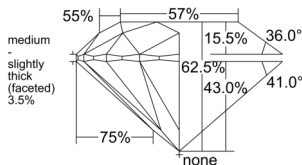

GIA®

FACSIMILE

GIA REPORT 5553447391

Verify this report at GIA.edu

GIA NATURAL DIAMOND DOSSIER®

June 08, 2026
GIA Report Number 5553447391
Shape and Cutting Style ..... Round Brilliant
Measurements ..... 5.47 - 5.49 x 3.42 mm

GRADING RESULTS

Carat Weight ..... 0.63 carat
Color Grade ..... G
Clarity Grade VVS1
Cut Grade ..... Excellent

ADDITIONAL GRADING INFORMATION

Polish ..... Excellent
Symmetry ..... Excellent
Fluorescence ..... Strong Blue
Clarity Characteristics ..... Pinpoint
Inscription(s): GIA 5553447391

PROPORTIONS

Profile to actual proportions