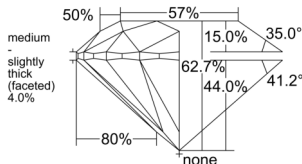

GIA®

FACSIMILE

GIA REPORT 5553457870

Verify this report at GIA.edu

GIA NATURAL DIAMOND DOSSIER®

June 11, 2026
GIA Report Number 5553457870
Shape and Cutting Style ..... Round Brilliant
Measurements ..... 4.25 - 4.28 x 2.68 mm

GRADING RESULTS

Carat Weight ..... 0.30 carat
Color Grade L
Clarity Grade VS1
Cut Grade ..... Excellent

ADDITIONAL GRADING INFORMATION

Polish ..... Excellent
Symmetry ..... Excellent
Fluorescence ..... Faint
Clarity Characteristics ..... Feather, Pinpoint
Inscription(s): GIA 5553457870

PROPORTIONS

Profile to actual proportions

GRADING SCALES

GIA COLOR SCALE

COLOURLESS	D
	E
	F
	G
	H
	I
	J
NEAR COLOURLESS	K
	L
FAIN	M
	N
	O
	P
	Q
VERY LIGHT	R
	S
	T
	U
	V
	W
	X
	Y
LIGHT	Z

GIA CLARITY SCALE

FLAWLESS	INTERNAL FLAWLESS	
		FLAWLESS
VERY VERY SLIGHTLY INCLUDED	VVS₁	
	VVS₂	
VERY SLIGHTLY INCLUDED	VS₁	
	VS₂	
SLIGHTLY INCLUDED	SI₁	
	SI₂	
INCLUDED	I₁	
	I₂	
	I₃	

GIA CUT SCALE

EXCELLENT
VERY GOOD
GOOD
FAIR
POOR