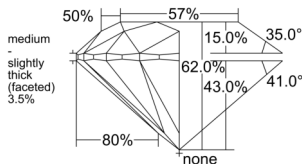

GIA®

FACSIMILE

GIA REPORT 5553464091

Verify this report at GIA.edu

GIA NATURAL DIAMOND DOSSIER®

June 11, 2026
GIA Report Number 5553464091
Shape and Cutting Style ..... Round Brilliant
Measurements ..... 4.54 - 4.57 x 2.82 mm

GRADING RESULTS

Carat Weight ..... 0.36 carat
Color Grade ..... E
Clarity Grade VVS1
Cut Grade ..... Excellent

ADDITIONAL GRADING INFORMATION

Polish ..... Excellent
Symmetry ..... Excellent
Fluorescence ..... None
Clarity Characteristics ..... Pinpoint
Inscription(s): GIA 5553464091

PROPORTIONS

GRADING SCALES

GIA COLOR SCALE

COLORLESS	D
	E
	F
	G
	H
	I
NEAR COLORLESS	J
	K
	L
FAIN	M
	N
	O
	P
	Q
VERY LIGHT	R
	S
	T
	U
	V
	W
	X
	Y
LIGHT	Z

GIA CLARITY SCALE

FLAWLESS	INTERNAL FLAWLESS	
		FLAWLESS
VERY VERY SLIGHTLY INCLUDED	VVS₁	
	VVS₂	
VERY SLIGHTLY INCLUDED	VS₁	
	VS₂	
SLIGHTLY INCLUDED	SI₁	
	SI₂	
INCLUDED	I₁	
	I₂	
	I₃	

GIA CUT SCALE

EXCELLENT
VERY GOOD
GOOD
FAIR
POOR