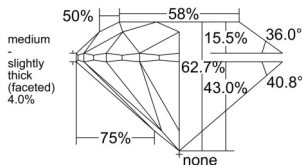

GIA®

FACSIMILE

GIA REPORT 5553470680

Verify this report at GIA.edu

GIA NATURAL DIAMOND DOSSIER®

June 11, 2026
GIA Report Number 5553470680
Shape and Cutting Style ..... Round Brilliant
Measurements ..... 5.87 - 5.92 x 3.69 mm

GRADING RESULTS

Carat Weight ..... 0.80 carat
Color Grade I
Clarity Grade VS2
Cut Grade ..... Excellent

ADDITIONAL GRADING INFORMATION

Polish ..... Excellent
Symmetry ..... Excellent
Fluorescence ..... None
Clarity Characteristics..... Crystal, Feather, Cloud, Cavity
Inscription(s): GIA 5553470680

PROPORTIONS

Profile to actual proportions

GRADING SCALES

GIA COLOR SCALE

COLOREDNESS	D
	E
	F
	G
	H
	I
	J
NEAR COLORLESS	K
	L
FAIN	M
	N
	O
	P
VERY LIGHT	Q
	R
	S
	T
	U
	V
	W
	X
	Y
LIGHT	Z

GIA CLARITY SCALE

FLAWLESS	INTERNAL FLAWLESS	
		FLAWLESS
VERY VERY SLIGHTLY INCLUDED	VVS₁	
	VVS₂	
VERY SLIGHTLY INCLUDED	VS₁	
	VS₂	
SLIGHTLY INCLUDED	SI₁	
	SI₂	
INCLUDED	I₁	
	I₂	
	I₃	

GIA CUT SCALE

EXCELLENT
VERY GOOD
GOOD
FAIR
POOR