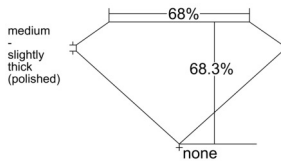

GIA®

FACSIMILE

GIA REPORT 5553471835

Verify this report at GIA.edu

GIA NATURAL DIAMOND DOSSIER®

June 11, 2026
GIA Report Number 5553471835
Shape and Cutting Style ..... **Cut-Cornered Rectangular Modified Brilliant**
Measurements ..... 5.01 x 3.71 x 2.53 mm

GRADING RESULTS

Carat Weight ..... 0.40 carat
Color Grade ..... E
Clarity Grade VS1

ADDITIONAL GRADING INFORMATION

Polish ..... Excellent
Symmetry ..... Excellent
Fluorescence ..... None
Clarity Characteristics ..... Crystal, Pinpoint
Inscription(s): GIA 5553471835

PROPORTIONS

Profile not to actual proportions

GRADING SCALES

GIA COLOR SCALE		GIA CLARITY SCALE			
COLORLESS	D	VERY VERY SLIGHTLY INCLUDED	FLAWLESS		
	E		INTERNALLY FLAWLESS		
	F		VVS₁		
	G		VVS₂		
	NEAR COLORLESS	H	VERY SLIGHTLY INCLUDED	VS₁	
		I		VS₂	
		FAINT	J	SLIGHTLY INCLUDED	S₁
			K		S₂
	L		I₁		
	M		I₂		
N	I₃				
O					
VERT LIGHT	P	INCLUDED			
	Q				
	R				
	S				
	T				
	U				
	V				
	W				
LIGHT	X				
	Y				
	Z