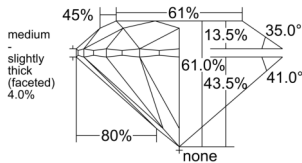

GIA®

FACSIMILE

GIA REPORT 5553472586

Verify this report at GIA.edu

GIA NATURAL DIAMOND DOSSIER®

June 11, 2026
GIA Report Number 5553472586
Shape and Cutting Style ..... Round Brilliant
Measurements ..... 4.30 - 4.33 x 2.63 mm

GRADING RESULTS

Carat Weight ..... 0.30 carat
Color Grade ..... G
Clarity Grade VS1
Cut Grade ..... Excellent

ADDITIONAL GRADING INFORMATION

Polish ..... Excellent
Symmetry ..... Excellent
Fluorescence ..... None
Clarity Characteristics ..... Feather, Pinpoint
Inscription(s): GIA 5553472586

PROPORTIONS

Profile to actual proportions