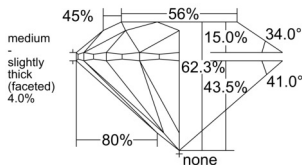

GIA®

FACSIMILE

GIA REPORT 5553472786

Verify this report at GIA.edu

GIA NATURAL DIAMOND DOSSIER®

June 15, 2026
GIA Report Number 5553472786
Shape and Cutting Style ..... Round Brilliant
Measurements ..... 4.41 - 4.43 x 2.75 mm

GRADING RESULTS

Carat Weight ..... 0.33 carat
Color Grade ..... E
Clarity Grade VS1
Cut Grade ..... Excellent

ADDITIONAL GRADING INFORMATION

Polish ..... Excellent
Symmetry ..... Excellent
Fluorescence ..... None
Clarity Characteristics..... Needle, Feather, Pinpoint
Inscription(s): GIA 5553472786

PROPORTIONS

Profile to actual proportions

GRADING SCALES

GIA COLOR SCALE	GIA CLARITY SCALE	GIA CUT SCALE	
D	FLAWLESS	EXCELLENT	
E	INTERNALLY FLAWLESS		
F		VVS₁	VERY GOOD
G	VVS₂		
H	VS₁	GOOD	
I	VS₂		
J	SI₁	FAIR	
K	SI₂		
L	I₁	POOR	
M	I₂		
N	I₃		
O			
P			
Q			
R			
S			
T			
U			
V			
W			
X			
Y			
Z