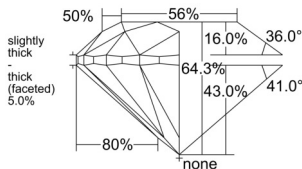

GIA®

FACSIMILE

GIA REPORT 5553473246

Verify this report at GIA.edu

GIA NATURAL DIAMOND DOSSIER®

June 12, 2026
GIA Report Number 5553473246
Shape and Cutting Style ..... Round Brilliant
Measurements ..... 4.96 - 4.99 x 3.20 mm

GRADING RESULTS

Carat Weight ..... 0.50 carat
Color Grade ..... D
Clarity Grade VS1
Cut Grade ..... Very Good

ADDITIONAL GRADING INFORMATION

Polish ..... Excellent
Symmetry ..... Excellent
Fluorescence ..... None
Clarity Characteristics..... Cloud, Feather, Needle, Pinpoint
Inscription(s): GIA 5553473246

PROPORTIONS

Profile to actual proportions