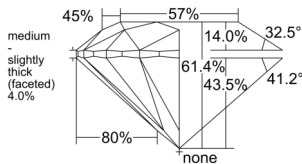

GIA®

FACSIMILE

GIA REPORT 5553475171

Verify this report at GIA.edu

GIA NATURAL DIAMOND DOSSIER®

June 15, 2026
GIA Report Number 5553475171
Shape and Cutting Style ..... Round Brilliant
Measurements ..... 4.32 - 4.35 x 2.66 mm

GRADING RESULTS

Carat Weight ..... 0.30 carat
Color Grade I
Clarity Grade VVS1
Cut Grade ..... Excellent

ADDITIONAL GRADING INFORMATION

Polish ..... Excellent
Symmetry ..... Excellent
Fluorescence ..... None
Clarity Characteristics..... Cloud, Pinpoint, Feather, Indented
Natural

Inscription(s): GIA 5553475171

PROPORTIONS

Profile to actual proportions

GRADING SCALES

GIA COLOR SCALE	GIA CLARITY SCALE	GIA CUT SCALE	
D	FLAWLESS	EXCELLENT	
E	INTERNALLY FLAWLESS		
F		VVS₁	VERY GOOD
G	VVS₂		
H	VS₁	GOOD	
I	VS₂		
J	SI₁	FAIR	
K	SI₂		
L	I₁	POOR	
M	I₂		
N	I₃		
O			
P			
Q			
R			
S			
T			
U			
V			
W			
X			
Y			
Z