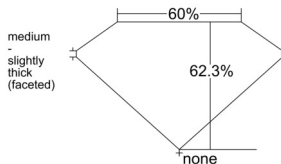

GIA®

FACSIMILE

GIA REPORT 5553476320

Verify this report at GIA.edu

GIA NATURAL DIAMOND DOSSIER®

June 12, 2026
GIA Report Number 5553476320
Shape and Cutting Style ..... Pear Brilliant
Measurements ..... 7.09 x 4.41 x 2.74 mm

GRADING RESULTS

Carat Weight ..... 0.50 carat
Color Grade ..... F
Clarity Grade VS1

ADDITIONAL GRADING INFORMATION

Polish ..... Excellent
Symmetry ..... Excellent
Fluorescence ..... None
Clarity Characteristics..... Crystal, Cloud, Feather, Pinpoint
Inscription(s): GIA 5553476320

PROPORTIONS

Profile not to actual proportions

GRADING SCALES

GIA COLOR SCALE		GIA CLARITY SCALE			
COLORLESS	D	VERY VERY SLIGHTLY INCLUDED	FLAWLESS		
	E		INTERNALLY FLAWLESS		
	F	VERY SLIGHTLY INCLUDED	VVS₁		
	G		VVS₂		
	H		VS₁		
	NEAR COLORLESS	I	SLIGHTLY INCLUDED	VS₂	
		J		S₁	
		FAINT	K	INCLUDED	S₂
			L		I₁
			M		I₂
VERT LIGHT	N	NOT GRADED	I₃		
	O				
	P				
	Q				
	R				
	S				
LIGHT	T				
	U				
	V				
	W				
	X				
Y					
Z