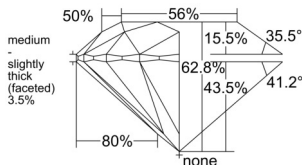

GIA®

FACSIMILE

GIA REPORT 5553478261

Verify this report at GIA.edu

GIA NATURAL DIAMOND DOSSIER®

June 12, 2026
GIA Report Number 5553478261
Shape and Cutting Style ..... Round Brilliant
Measurements ..... 4.71 - 4.75 x 2.97 mm

GRADING RESULTS

Carat Weight ..... 0.41 carat
Color Grade ..... D
Clarity Grade VVS1
Cut Grade ..... Excellent

ADDITIONAL GRADING INFORMATION

Polish ..... Excellent
Symmetry ..... Excellent
Fluorescence ..... Medium Blue
Clarity Characteristics ..... Pinpoint
Inscription(s): GIA 5553478261

PROPORTIONS

Profile to actual proportions

GRADING SCALES

GIA COLOR SCALE

COLORESS	D
	E
	F
	G
	H
	I
	J
NEAR COLORESS	K
	L
FANIT	M
	N
	O
	P
	Q
VERY LIGHT	R
	S
	T
	U
	V
	W
	X
	Y
LIGHT	Z

GIA CLARITY SCALE

FLAWLESS	INTERNAL FLAWLESS	
		FLAWLESS
VERY VERY SLIGHTLY INCLUDED	VVS₁	
	VVS₂	
VERY SLIGHTLY INCLUDED	VS₁	
	VS₂	
SLIGHTLY INCLUDED	SI₁	
	SI₂	
INCLUDED	I₁	
	I₂	
	I₃	

GIA CUT SCALE

EXCELLENT
VERY GOOD
GOOD
FAIR
POOR