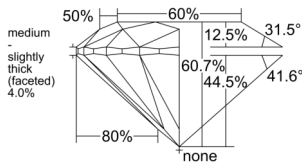

GIA®

FACSIMILE

GIA REPORT 5553485223

Verify this report at GIA.edu

GIA NATURAL DIAMOND DOSSIER®

June 15, 2026
GIA Report Number 5553485223
Shape and Cutting Style ..... Round Brilliant
Measurements ..... 4.95 - 4.97 x 3.01 mm

GRADING RESULTS

Carat Weight ..... 0.45 carat
Color Grade ..... K
Clarity Grade VVS1
Cut Grade ..... Excellent

ADDITIONAL GRADING INFORMATION

Polish ..... Excellent
Symmetry ..... Excellent
Fluorescence ..... Faint
Clarity Characteristics..... Pinpoint, Feather, Indented Natural
Inscription(s): GIA 5553485223

PROPORTIONS

Profile to actual proportions

GRADING SCALES

GIA COLOR SCALE	GIA CLARITY SCALE	GIA CUT SCALE	
D	FLAWLESS	EXCELLENT	
E	INTERNALLY FLAWLESS		
F		VVS₁	VERY GOOD
G	VVS₂		
H	VS₁	GOOD	
I	VS₂		
J	SI₁	FAIR	
K	SI₂		
L	I₁	POOR	
M	I₂		
N	I₃		
O			
P			
Q			
R			
S			
T			
U			
V			
W			
X			
Y			
Z