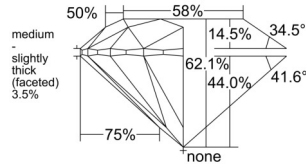

GIA®

FACSIMILE

GIA REPORT 5553486829

Verify this report at GIA.edu

GIA NATURAL DIAMOND DOSSIER®

June 15, 2026
GIA Report Number 5553486829
Shape and Cutting Style ..... Round Brilliant
Measurements ..... 4.91 - 4.94 x 3.06 mm

GRADING RESULTS

Carat Weight ..... 0.45 carat
Color Grade ..... H
Clarity Grade VS2
Cut Grade ..... Excellent

ADDITIONAL GRADING INFORMATION

Polish ..... Excellent
Symmetry ..... Excellent
Fluorescence ..... None
Clarity Characteristics ..... Cloud, Crystal
Inscription(s): GIA 5553486829

PROPORTIONS

Profile to actual proportions

GRADING SCALES

GIA COLOR SCALE	GIA CLARITY SCALE	GIA CUT SCALE	
D	FLAWLESS	EXCELLENT	
E	INTERNALLY FLAWLESS		
F		VVS₁	VERY GOOD
G	VVS₂		
H	VS₁	GOOD	
I	VS₂		
J	SI₁	FAIR	
K	SI₂		
L	I₁	POOR	
M	I₂		
N	I₃		
O			
P			
Q			
R			
S			
T			
U			
V			
W			
X			
Y			
Z