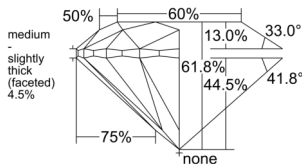

GIA®

FACSIMILE

GIA REPORT 5553494001

Verify this report at GIA.edu

GIA NATURAL DIAMOND DOSSIER®

June 15, 2026
GIA Report Number 5553494001
Shape and Cutting Style ..... Round Brilliant
Measurements ..... 4.51 - 4.52 x 2.79 mm

GRADING RESULTS

Carat Weight ..... 0.35 carat
Color Grade ..... G
Clarity Grade VS1
Cut Grade ..... Excellent

ADDITIONAL GRADING INFORMATION

Polish ..... Excellent
Symmetry ..... Excellent
Fluorescence ..... None
Clarity Characteristics ..... Cloud, Feather, Pinpoint
Inspection(s): GIA 5553494001

PROPORTIONS

Profile to actual proportions