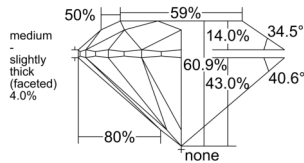

GIA®

FACSIMILE

GIA REPORT

5553494141

Verify this report at GIA.edu

GIA NATURAL DIAMOND DOSSIER®

June 15, 2026
GIA Report Number 5553494141
Shape and Cutting Style ..... Round Brilliant
Measurements ..... 4.28 - 4.33 x 2.62 mm

GRADING RESULTS

Carat Weight ..... 0.30 carat
Color Grade ..... G
Clarity Grade VS2
Cut Grade ..... Excellent

ADDITIONAL GRADING INFORMATION

Polish ..... Excellent
Symmetry ..... Very Good
Fluorescence ..... None
Clarity Characteristics ..... Feather
Inscription(s): GIA 5553494141

PROPORTIONS

Profile to actual proportions

GRADING SCALES

GIA COLOR SCALE

COLORESS	D
	E
	F
	G
	H
	I
	J
NEAR COLORESS	K
	L
FANIT	M
	N
	O
	P
VERY LIGHT	R
	S
	T
	U
	V
LIGHT	W
	X
	Y
	Z

GIA CLARITY SCALE

VERY VERY SLIGHTLY INCLUDED	FLAWLESS
	INTERNALLY FLAWLESS
VERY SLIGHTLY INCLUDED	VVS₁
	VVS₂
SLIGHTLY INCLUDED	VS₁
	VS₂
INCLUDED	SI₁
	SI₂
	I₁
	I₂
	I₃

GIA CUT SCALE

EXCELLENT
VERY GOOD
GOOD
FAIR
POOR