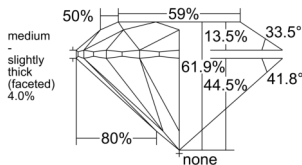

GIA®

FACSIMILE

GIA REPORT 5553502141

Verify this report at GIA.edu

GIA NATURAL DIAMOND DOSSIER®

June 16, 2026
GIA Report Number 5553502141
Shape and Cutting Style ..... Round Brilliant
Measurements ..... 4.36 - 4.39 x 2.71 mm

GRADING RESULTS

Carat Weight ..... 0.31 carat
Color Grade ..... H
Clarity Grade VVS2
Cut Grade ..... Excellent

ADDITIONAL GRADING INFORMATION

Polish ..... Excellent
Symmetry ..... Excellent
Fluorescence ..... None
Clarity Characteristics ..... Pinpoint
Inscription(s): GIA 5553502141

PROPORTIONS

Profile to actual proportions

GRADING SCALES

GIA COLOR SCALE	GIA CLARITY SCALE	GIA CUT SCALE	
D	FLAWLESS	EXCELLENT	
E	INTERNALLY FLAWLESS		
F		VVS₁	VERY GOOD
G	VVS₂		
H	VS₁	GOOD	
I	VS₂		
J	SI₁	FAIR	
K	SI₂		
L	I₁	POOR	
M			
N			
O	I₂		
P			
Q			
R	I₃		
S			
T			
U			
V			
W			
X			
Y			
Z