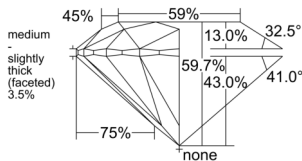

GIA®

FACSIMILE

GIA REPORT 5553504141

Verify this report at GIA.edu

GIA NATURAL DIAMOND DOSSIER®

June 18, 2026
GIA Report Number 5553504141
Shape and Cutting Style ..... Round Brilliant
Measurements ..... 4.62 - 4.64 x 2.76 mm

GRADING RESULTS

Carat Weight ..... 0.36 carat
Color Grade ..... K
Clarity Grade VS1
Cut Grade ..... Excellent

ADDITIONAL GRADING INFORMATION

Polish ..... Excellent
Symmetry ..... Excellent
Fluorescence ..... None
Clarity Characteristics ..... Feather, Pinpoint
Inscription(s): GIA 5553504141

PROPORTIONS

Profile to actual proportions

GRADING SCALES

GIA COLOR SCALE	GIA CLARITY SCALE	GIA CUT SCALE
COLOURLESS	FLAWLESS	EXCELLENT
D	INTERNALLY FLAWLESS	
E	VVS₁	VERY GOOD
F		
G	VS₁	GOOD
H		
I	SI₁	FAIR
J		
K	I₁	POOR
L		
M	I₂	
N		
O	I₃	
P		
Q		
R		
S		
T		
U		
V		
W		
X		
Y		
Z