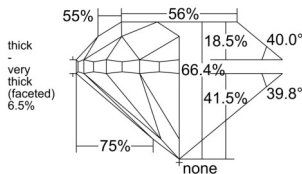

GIA®

FACSIMILE

GIA REPORT 5553513027

Verify this report at GIA.edu

GIA NATURAL DIAMOND DOSSIER®

June 17, 2026
GIA Report Number 5553513027
Shape and Cutting Style ..... Round Brilliant
Measurements ..... 5.37 - 5.41 x 3.58 mm

GRADING RESULTS

Carat Weight ..... 0.70 carat
Color Grade ..... E
Clarity Grade SI2
Cut Grade ..... Good

ADDITIONAL GRADING INFORMATION

Polish ..... Excellent
Symmetry ..... Very Good
Fluorescence ..... Medium Blue
Clarity Characteristics..... Crystal, Cloud
Inscription(s): GIA 5553513027

PROPORTIONS

GRADING SCALES

GIA COLOR SCALE

COLORLESS	D
	E
	F
	G
	H
	I
	J
NEAR COLORLESS	K
	L
Faint	M
	N
	O
	P
Very Light	R
	S
	T
	U
	V
Light	W
	X
	Y
	Z

GIA CLARITY SCALE

FLAWLESS	VERY VERY SLIGHTLY INCLUDED	VVS₁	VVS₂	VS₁	VS₂	SI₁	SI₂	I₁	I₂	I₃	
											INTERNAL FLAWLESS

GIA CUT SCALE

EXCELLENT
VERY GOOD
GOOD
FAIR
POOR